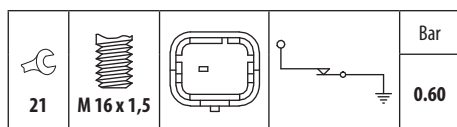

NEW PRODUCTS AVAILABLE FOR SALE

JULY 2014

FACET 7.0199

ENGINE OIL PRESSURE WARNING LIGHT SWITCHES

Adatt./Suitable:

CITROËN
1131 K9
96 703 635 80

PEUGEOT
1131 K9

- NEW - ITEM NOW AVAILABLE FROM PRODUCTION

- NUOVO - ARTICOLO ORA DISPONIBILE PER LA VENDITA
- NOUVEAU - ARTICLE DISPONIBLE EN PRODUCTION COURANTE
- NEU - JETZT ZUM VERKAUF VERFÜGBARER ARTIKEL
- NUEVO - ARTICULO AHORA DISPONIBLE EN PRODUCCION

CITROËN

BERLINGO II 1.6 HDi 90	9HP(DV6DTEd)	07/10 →
C3 II 1.6 HDi	9HP(DV6DTEd), DV6DTEd	11/09 →
C3 II 1.6 HDi 110	9HR(DV6C)	11/09 →
C3 PICASSO 1.6 HDi 90	9HP(DV6DTEd)	07/10 →
C3 PICASSO 1.6 HDi 110	9HR(DV6C)	05/10 →
C3 PICASSO 1.6 HDi 115	9HL(DV6C)	01/13 →
C4 I 1.6 HDi	DV6DTEd	10/10 →
C4 II 1.6 HDi 90	9HJ(DV6DTEdM), 9HP(DV6DTEd)	11/09 →
C4 II 1.6 HDi 110	9HR(DV6C)	11/09 →
C4 II 1.6 HDi 115	9HR(DV6C)	07/12 →
C4 PICASSO I 1.6 HDi 110	9HL(DV6C), 9HR(DV6C)	09/10 →
C4 GRAND PICASSO I 1.6 HDi 110	9HL(DV6C), 9HR(DV6C)	09/10 →
C5 III 1.6 HDi 110	9HR(DV6C)	07/10 →
C5 III 1.6 HDi 115	9HR(DV6C)	01/12 →
DS3 1.6 HDi 90	9HP(DV6DTEd)	11/09 →
DS3 1.6 HDi 110	9HR(DV6C)	11/09 →
DS3 1.6 HDi 115	9HL(DV6C)	08/12 →
DS4 1.6 HDi 90	9HP(DV6DTEd)	05/11 →
DS4 1.6 HDi 110	--, 9HR(DV6C)	04/11 →
DS5 1.6 HDi 110	9HR(DV6C)	11/11 →

PEUGEOT

207 1.6 HDi	9HP(DV6DTEd), 9HR(DV6C)	08/09 →
207 1.6 HDi 110	9HZ(DV6DTEd4)	08/09 →
207 CC 1.6 HDi	9HR(DV6C)	08/09 →
308 1.6 HDi	9HR(DV6C)	12/09 →
308 CC 1.6 HDi	9HR(DV6C)	06/09 →
508 1.6 HDi	9HR(DV6C)	11/10 →
3008 1.6 HDi	9HR(DV6C)	08/10 →
5008 1.6 HDi	9HR(DV6C)	08/10 →
PARTNER II 1.6 HDi	DV6DTEd	08/10 →
PARTNER II TEPEE 1.6 HDi	DV6DTEd	08/10 →

FACET 7.6340

REVERSING LIGHT SWITCHES

Adatt./Suitable:

SUBARU
32008-AA140
32008-AA141

- NEW - ITEM NOW AVAILABLE FROM PRODUCTION

- NUOVO - ARTICOLO ORA DISPONIBILE PER LA VENDITA
- NOUVEAU - ARTICLE DISPONIBLE EN PRODUCTION COURANTE
- NEU - JETZT ZUM VERKAUF VERFÜGBARER ARTIKEL
- NUEVO - ARTICULO AHORA DISPONIBLE EN PRODUCCION