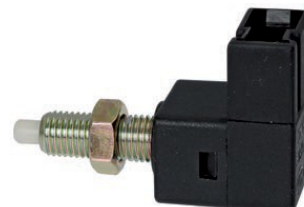

7.1300 Brake Light Switch

Hyundai/ Kia: 93810-2E000, 93810-38000,

Kia: Coupe II 1.6/2.0/2.7 V6, Elantra & III 1.6/1.8/2.0, IV 1.6/2.0 CVT. H-1, H100, i10 1.0/1.1 CRDi, i20 1.2/1.4 CRDi, 1.6, i30 1.4/1.6/2.0, i40 1.6GDi, Lantra II 1.6/1.8, Libero, Matrix, Porter, Sonata IV/V, Trajet 2.0/CRDi/2.7, Tucson, XG25, XG30/300, XG350

Hyundai: Bongo III, Carnival II 2.2/2.7/2.9. CEED 1.6/1.6 & CVT, 2.0. Cerato 1.5, 1.6, 2.0 7 CRdi & II 1.6 & 2.0. Magentis I & II. Optima II, Picanto I. Pro CEED Rio III. Soul. Sportage II.