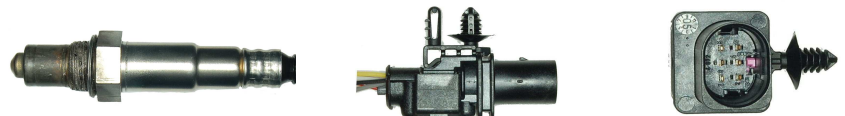

5- Wire Oxygen Sensors (2)

COS013 5 WIRE TERMINATED, PLANAR OXYGEN SENSOR

AUDI **VW** Wire length = 1500 mm long

022906265 **077906262A**
Porsche **077906265AB**
94860612902 **022906262R**

A8, Cayenne, Ibiza, Bora, Golf 4, Beetle, Touareg

COS014 5 WIRE TERMINATED, PLANAR OXYGEN SENSOR

VOLVO **VOLVO** Wire length = 780 mm long

8631643 **9470408**
9202153 **9202928**
8670277 **9470981**

S80 2.8/2.9/3.0

COS015 5 WIRE TERMINATED, PLANAR OXYGEN SENSOR

VOLVO **VOLVO** Wire length = 1310mm long

9470570
8670279

Volvo S80 2.9/3.0, XC90 T6

COS016 5 WIRE TERMINATED, PLANAR OXYGEN SENSOR

AUDI **VW** Wire length = 850 mm long

079906262 **06A906262CG**

Audi A6 4.2, VW Beetle 1.8 auto

COS017 5 WIRE TERMINATED, PLANAR OXYGEN SENSOR

MERCEDES **MERCEDES** Wire length = 1000mm long

0035427118

C-Class, CLK, SLK

COS018 5 WIRE TERMINATED PLANAR OXYGEN SENSOR

MERCEDES **MERCEDES** Wire length = 550mm long