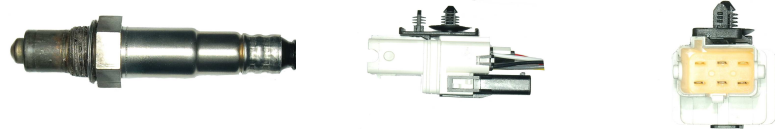

5- Wire Oxygen Sensors (2)

COS013 5 WIRE TERMINATED, PLANAR OXYGEN SENSOR

AUDI **VW** Wire length = 1500 mm long

022906265 **077906262A**
Porsche **077906265AB**
94860612902 **022906262R**

A8, Cayenne, Ibiza, Bora, Golf 4, Beetle, Touareg

COS014 5 WIRE TERMINATED, PLANAR OXYGEN SENSOR

VOLVO **VOLVO** Wire length = 780 mm long

8631643 **9470408**
9202153 **9202928**
8670277 **9470981**

S80 2.8/2.9/3.0

COS015 5 WIRE TERMINATED, PLANAR OXYGEN SENSOR

VOLVO **VOLVO** Wire length = 1310mm long

9470570
8670279

Volvo S80 2.9/3.0, XC90 T6

COS016 5 WIRE TERMINATED, PLANAR OXYGEN SENSOR

AUDI **VW** Wire length = 850 mm long

079906262 **06A906262CG**

Audi A6 4.2, VW Beetle 1.8 auto

COS017 5 WIRE TERMINATED, PLANAR OXYGEN SENSOR

MERCEDES **MERCEDES** Wire length = 1000mm long

0035427118

C-Class, CLK, SLK

COS018 5 WIRE TERMINATED PLANAR OXYGEN SENSOR

MERCEDES **MERCEDES** Wire length = 550mm long