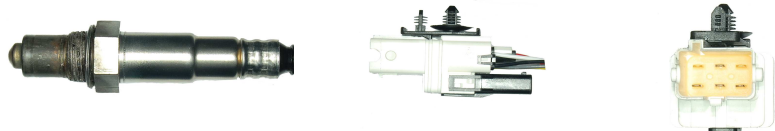

5- Wire Oxygen Sensors (2)

COS013 5 WIRE TERMINATED, PLANAR OXYGEN SENSOR

AUDI **VW** Wire length = 1500 mm long

022906265 **077906262A**
Porsche **077906265AB**
94860612902 **022906262R**

A8, Cayenne, Ibiza, Bora, Golf 4, Beetle, Touareg

COS014 5 WIRE TERMINATED, PLANAR OXYGEN SENSOR

VOLVO **VOLVO** Wire length = 780 mm long

8631643 **9470408**
9202153 **9202928**
8670277 **9470981**

S80 2.8/2.9/3.0

COS015 5 WIRE TERMINATED, PLANAR OXYGEN SENSOR

VOLVO **VOLVO** Wire length = 1310mm long

9470570
8670279

Volvo S80 2.9/3.0, XC90 T6

COS016 5 WIRE TERMINATED, PLANAR OXYGEN SENSOR

AUDI **VW** Wire length = 850 mm long

079906262 **06A906262CG**

Audi A6 4.2, VW Beetle 1.8 auto

COS017 5 WIRE TERMINATED, PLANAR OXYGEN SENSOR

MERCEDES **MERCEDES** Wire length = 1000mm long

0035427118

C-Class, CLK, SLK

COS018 5 WIRE TERMINATED PLANAR OXYGEN SENSOR

MERCEDES **MERCEDES** Wire length = 550mm long